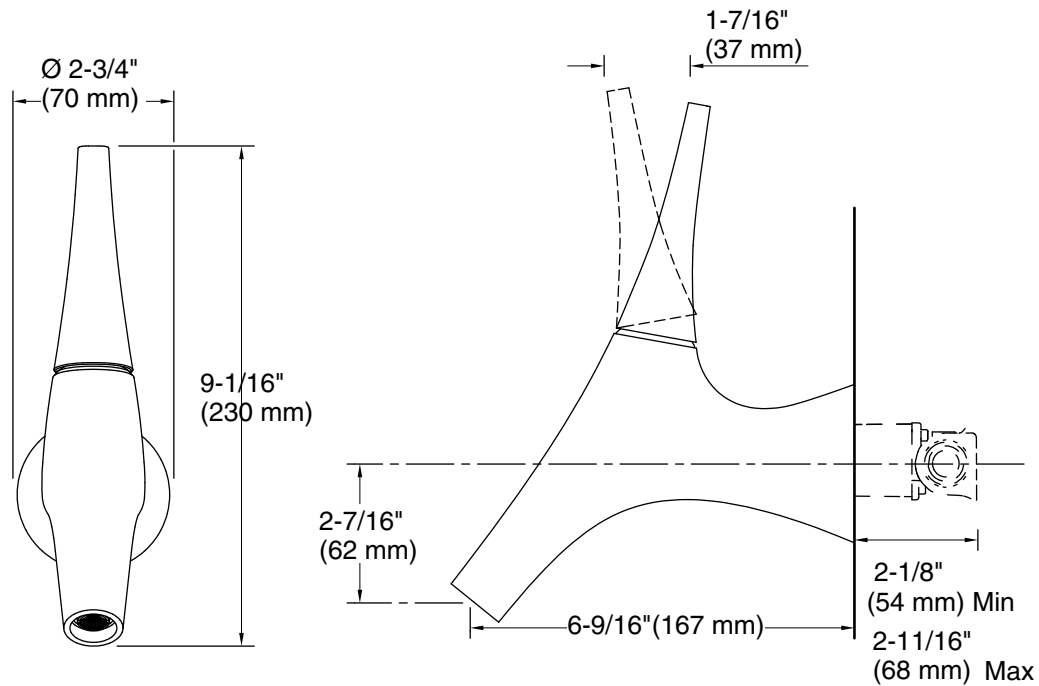

Features

- A single handle controls both on/off activation and temperature setting
- 6-5/8" (168 mm) spout reach
- 1.5 gpm (5.5 lpm) maximum flow rate at 43.5 psi (3.0 bar)

Material

- Premium metal construction for durability and reliability
- KOHLER finishes resist corrosion and tarnishing

Color	Code	Description
	CP	Polished Chrome
	AF	Vibrant® French Gold
	BL	Matte Black
	RGD	Vibrant Rose Gold

Technical Information

All product dimensions are nominal.

Spout:

Spout reach: 6-9/16" (167 mm)

Notes