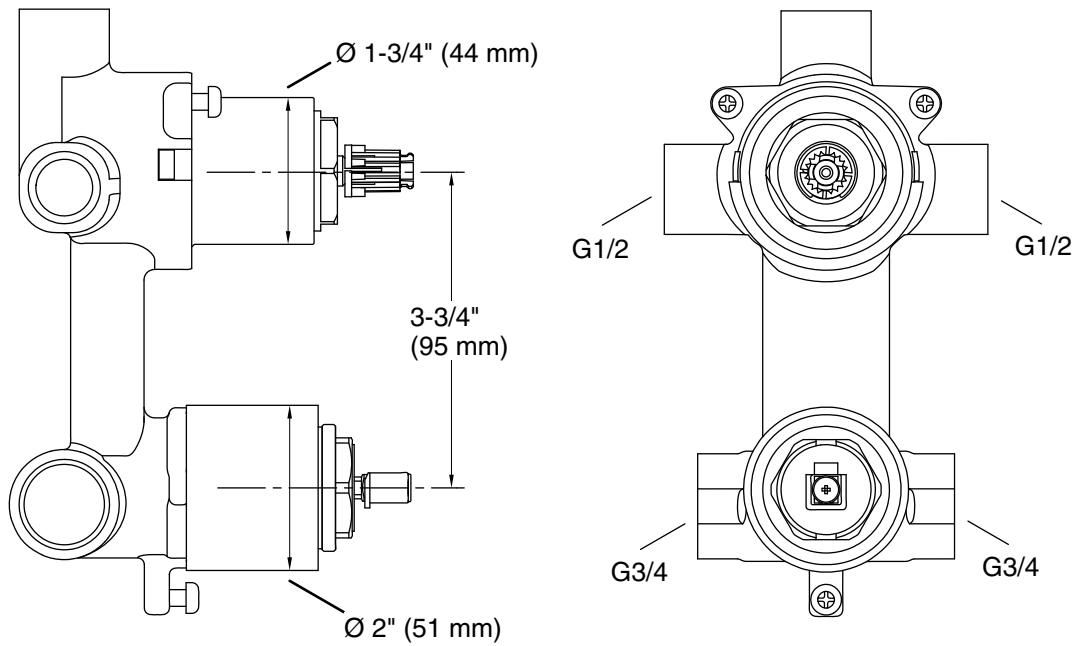

KOHLER® Faucets

Recessed non-thermostatic bath and shower valve
K-99924IN

Aqua Turbo™ 360

Features

- Mixing valve allows for temperature and volume control
- Includes three-way diverter for control of bath and shower outlets
- KOHLER® ceramic disc valves exceed industry longevity standards for a lifetime of durable performance
- Requires recessed bath/shower trim (sold separately)

10-11-2025 20:18 - IN

THE BOLD LOOK
OF **KOHLER®**

Technical Information

All product dimensions are nominal.

Notes

Install this product according to the installation instructions.