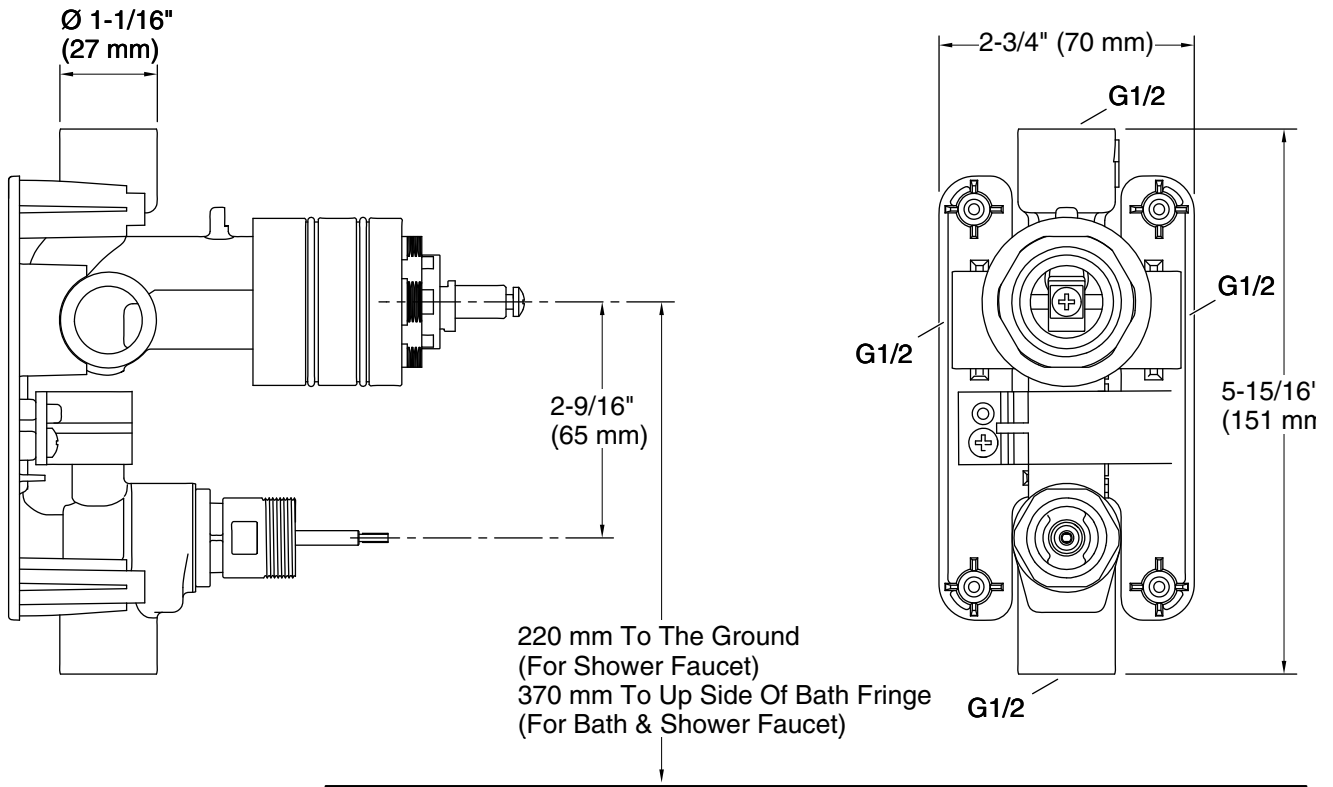

Features

- Mixing valve allows for temperature and volume control
- Two-way diverter valve
- Requires recessed bath/shower trim (sold separately)

Material

- Brass valve body
- KOHLER finishes resist corrosion and tarnishing

Technical Information

All product dimensions are nominal.

Notes

Install this product according to the installation instructions.