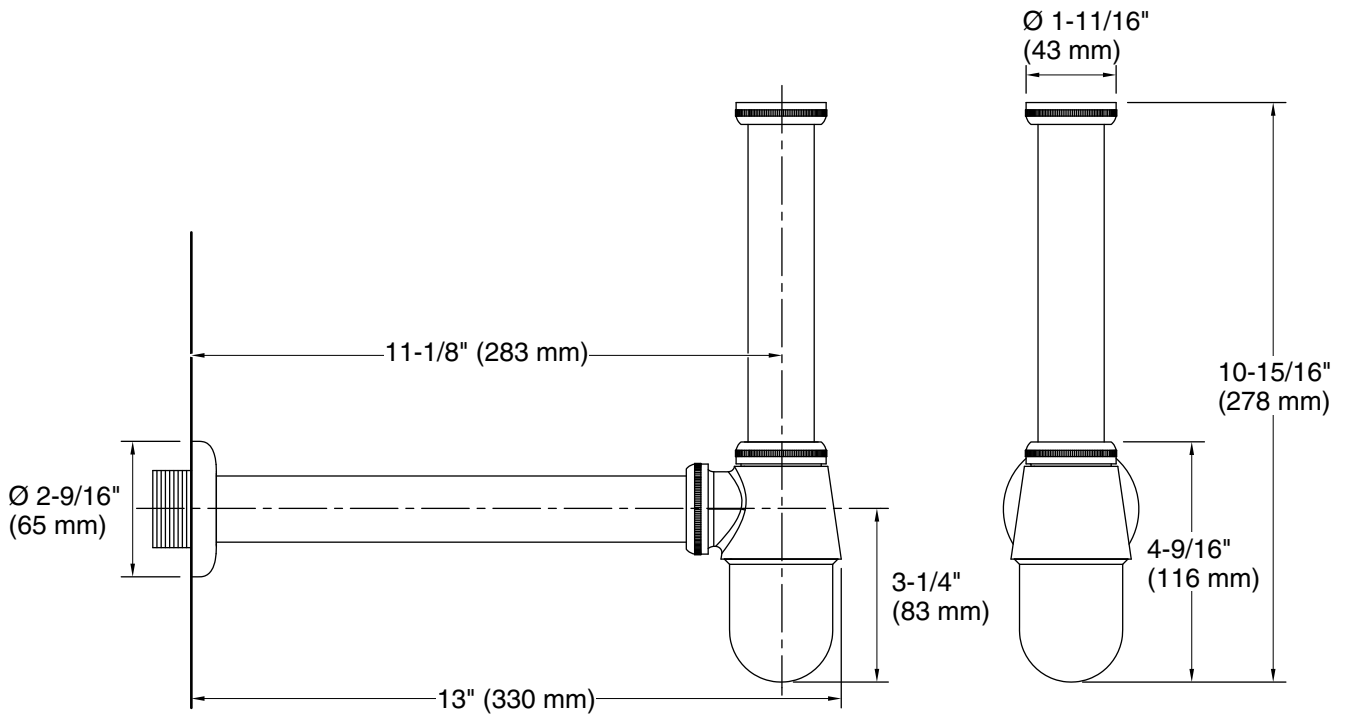

## Features

- Contemporary design offers an attractive alternative to traditional P-trap fittings
- Removable trap eye for easy cleaning
- 32 mm (1.25 inch) diameter slip-fit inlet
- Includes 10.6 inch (270 mm) extension tube

## Installation

- Attaches under counter to bottom of sink

### Technical Information

All product dimensions are nominal.

Material: Brass