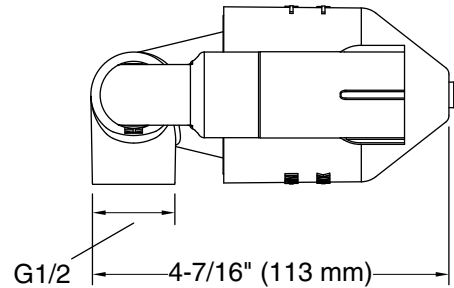

KOHLER Faucets Single-handle wall-mount bathroom sink faucet valve **Complementary™**
K-5679IN

Technical Information

All product dimensions are nominal.

Notes

Install this product according to the installation instructions.