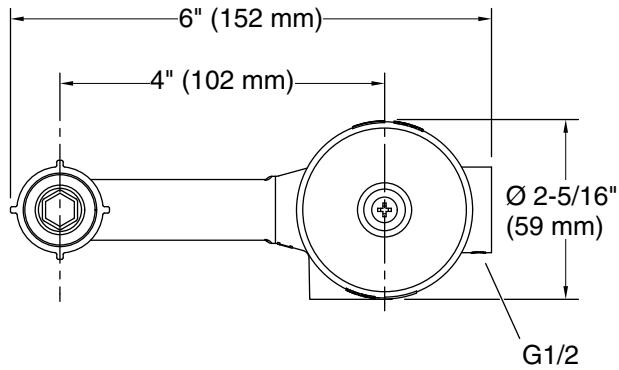

Material

- Brass valve body

Installation

- Recessed
- G 1/2 (13 mm) inlet connection

Codes/Standards

None Applicable

KOHLER® India Faucet Limited Warranty

See website for detailed warranty information.

10-11-2025 20:19 - IN

THE BOLD LOOK
OF **KOHLER**®

KOHLER Faucets Single-handle wall-mount bathroom sink faucet valve **Complementary™**
K-5679IN

Technical Information

All product dimensions are nominal.

Notes