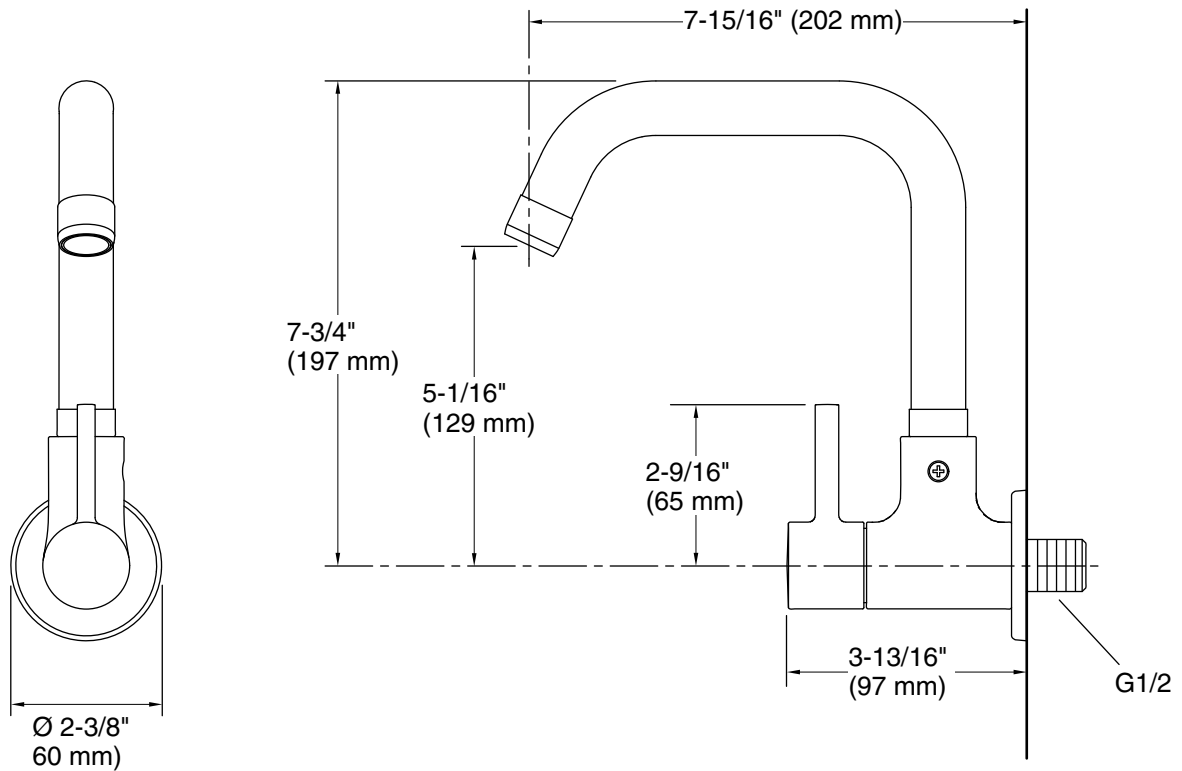

KOHLER® Faucets

Single-handle wall-mount kitchen sink faucet, cold-only
Cuff®
K-37314IN-4

Features

- Swing arm rotates 180° for full sink coverage
- For use with cold water line only
- 7.9 inch (201 mm) spout reach
- Single Lever handle provides on/off activation and volume control
- 6.4 gpm (24.2 lpm) maximum flow rate at 60 psi (4.1 bar)
- Aerated flow
- Includes valve

4-17-2025 22:43 - IN

THE BOLD LOOK
OF **KOHLER®**

Technical Information

All product dimensions are nominal.

Notes

Install this product according to the installation instructions.