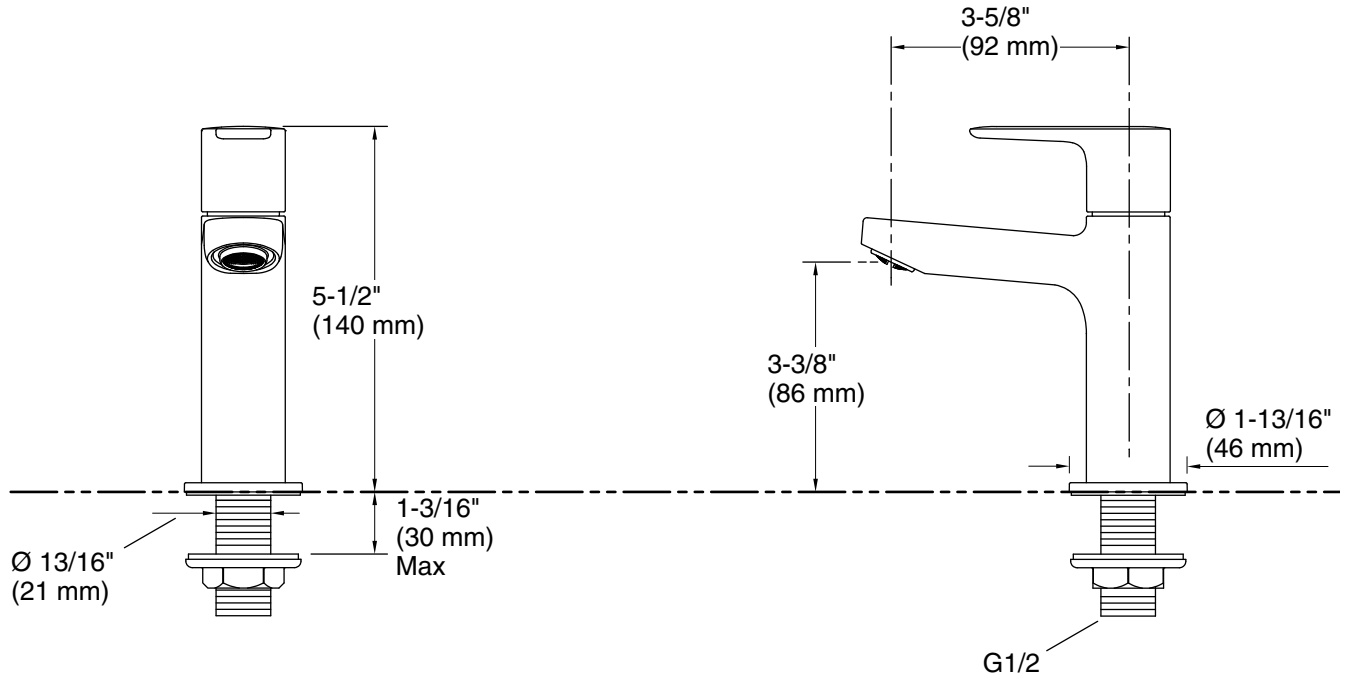

KOHLER® Faucets

Single-handle bathroom sink faucet, cold only, 15.0 lpm
Accliv™
K-33101IN-4

Features

- For use with cold water line only
- Single handle provides on/off activation and volume control
- 92 mm (3.6 inch) spout reach
- 86 mm (3.4 inch) spout height
- 15.0 lpm (4.0 gpm) maximum flow rate at 3.1 bar (45 psi)
- KOHLER ceramic disc valves exceed industry longevity standards by over two times, ensuring durable performance for life
- Part of the Accliv bathroom faucet and showering collection
- Drain sold separately

For the most current Specification Sheet, go to <http://www.kohler.co.in>.

7-7-2025 09:30 - IN

THE BOLD LOOK
OF **KOHLER®**

Technical Information

All product dimensions are nominal.

Faucet flow rate: 4 gal/min (15.1 l/min)

Drain tailpiece included: No

Spout:

Spout reach: 3-5/8" (92 mm)

Notes

Install this product according to the installation instructions.