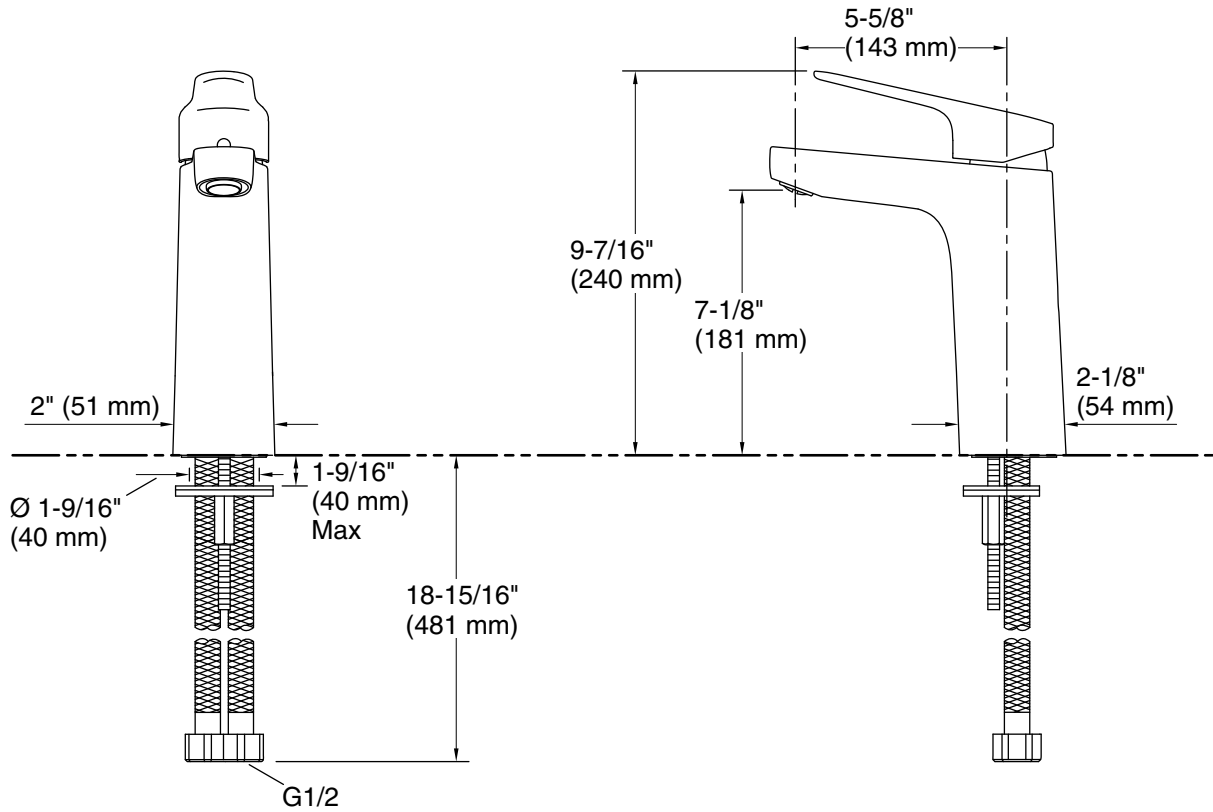

Technical Information

All product dimensions are nominal.

Faucet flow rate: 2.37 gal/min (9 l/min)

Spout:

Spout reach: 5-5/8" (144 mm)