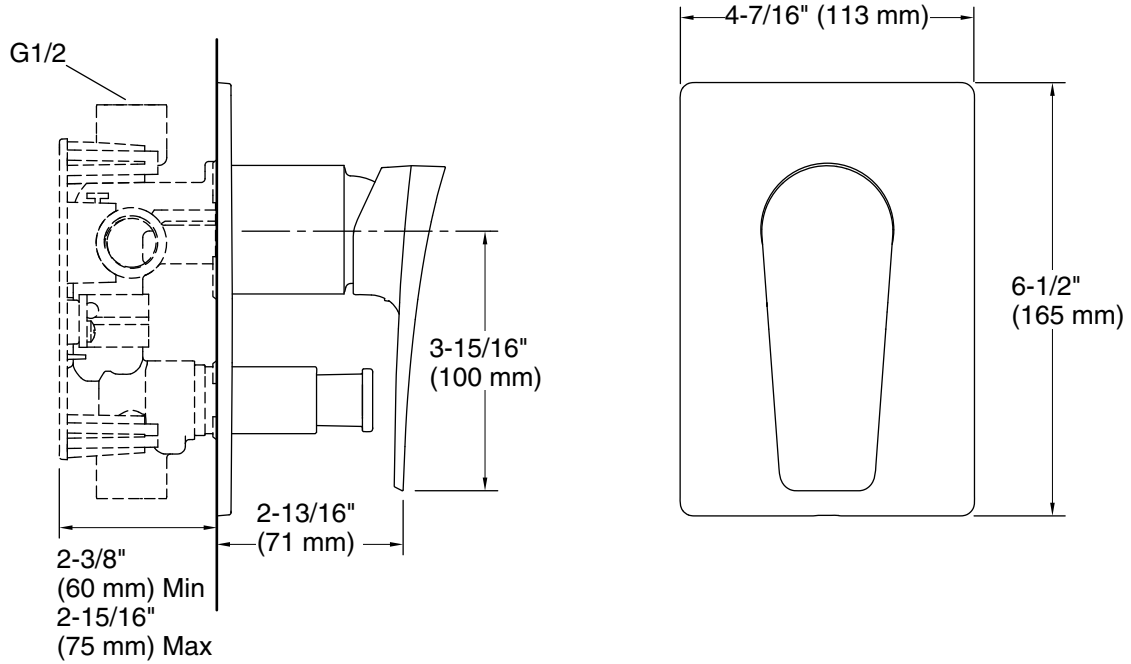

Technical Information

All product dimensions are nominal.

Notes

Install this product according to the installation instructions.