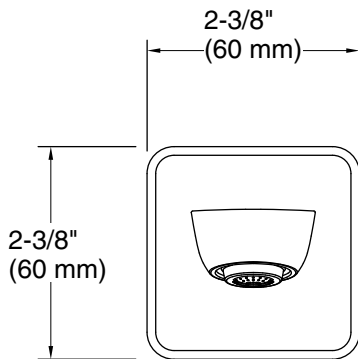

### Features

- Sleek contemporary design
- Nondiverter bath spout
- 146 mm (5.73 inch) spout reach

### Technical Information

All product dimensions are nominal.