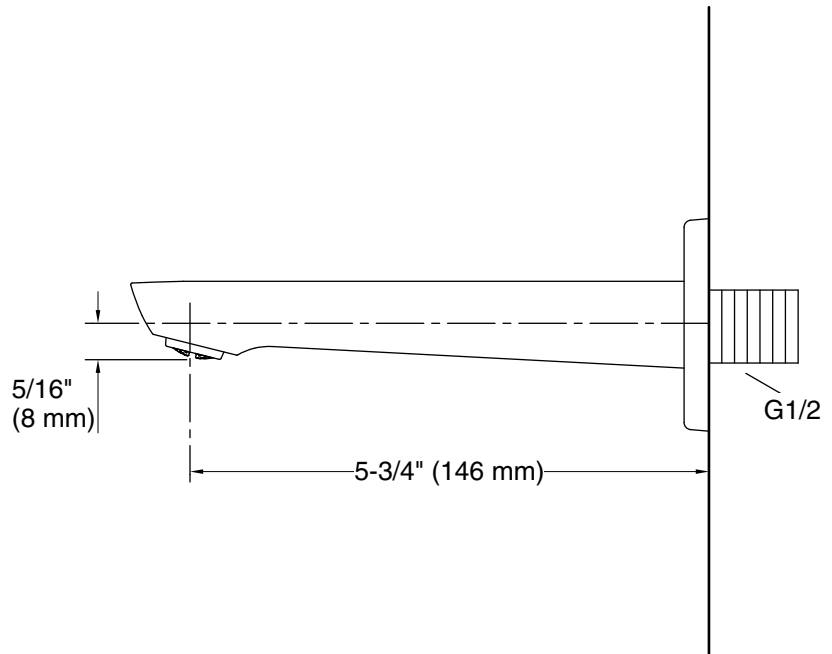

### Features

- Sleek contemporary design
- Nondiverter bath spout
- 146 mm (5.73 inch) spout reach

### Technical Information

All product dimensions are nominal.