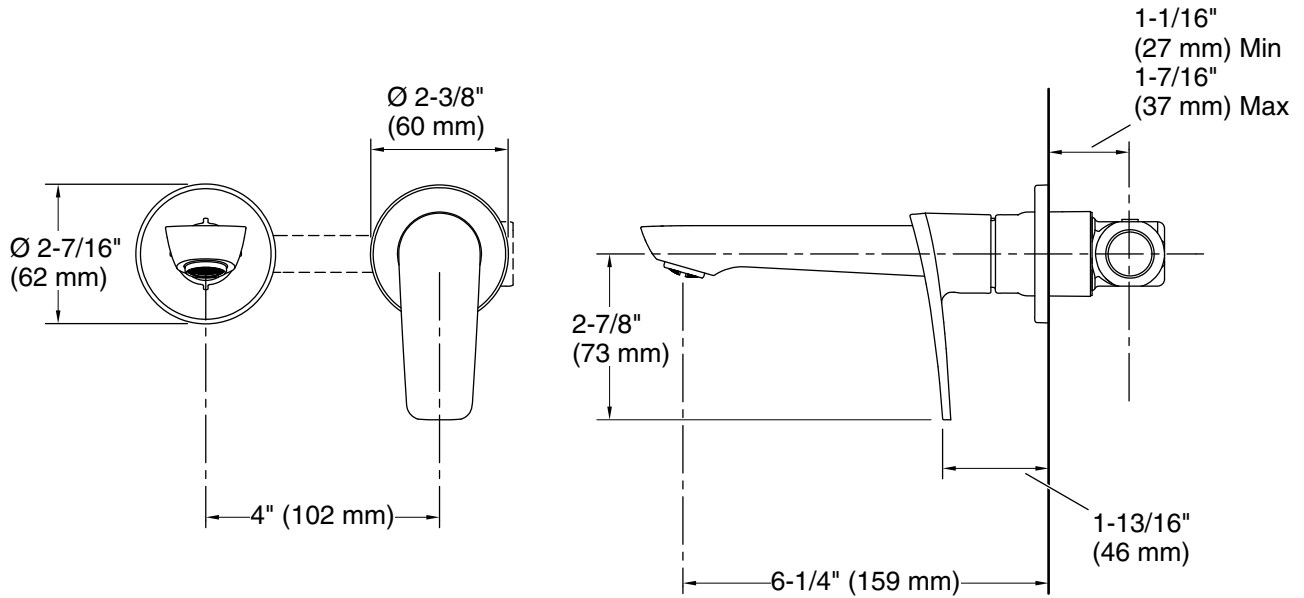

## Technical Information

All product dimensions are nominal.

### Spout:

Spout reach:  $6\text{-}1/4\text{'}$  (159 mm)