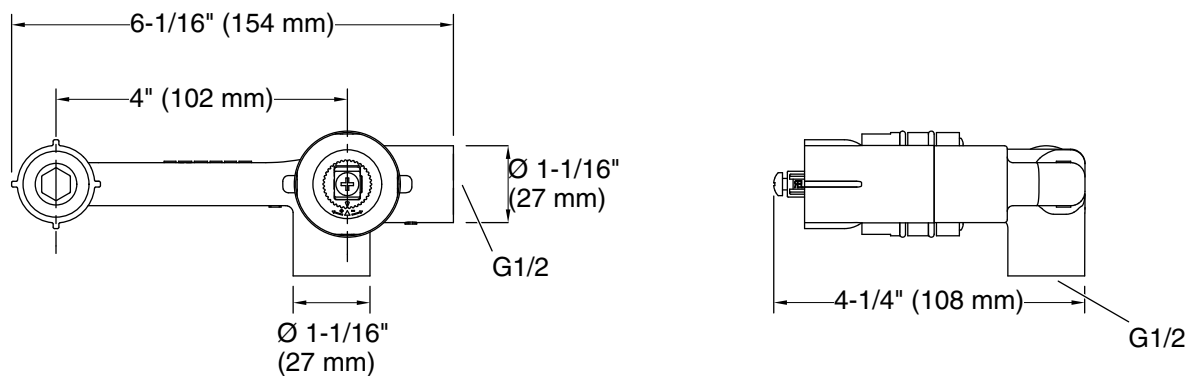

Material

- Brass valve body

Installation

- Recessed
- G 1/2 (13 mm) inlet connection

Codes/Standards

None Applicable

KOHLER® India Faucet Limited Warranty

See website for detailed warranty information.

4-17-2025 22:32 - IN

THE BOLD LOOK
OF **KOHLER®**

KOHLER Faucets

Single-handle wall-mount bathroom sink faucet valve

Beam™

K-25150IN

Technical Information

All product dimensions are nominal.