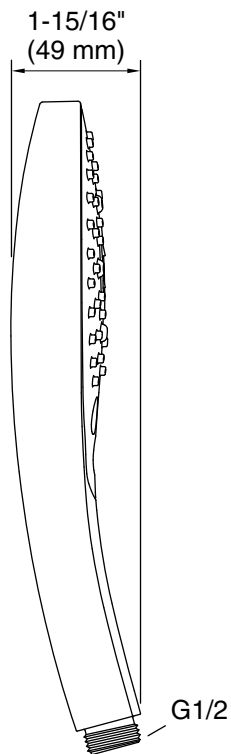

Technical Information

All product dimensions are nominal.

Notes

Install this product according to the installation instructions.