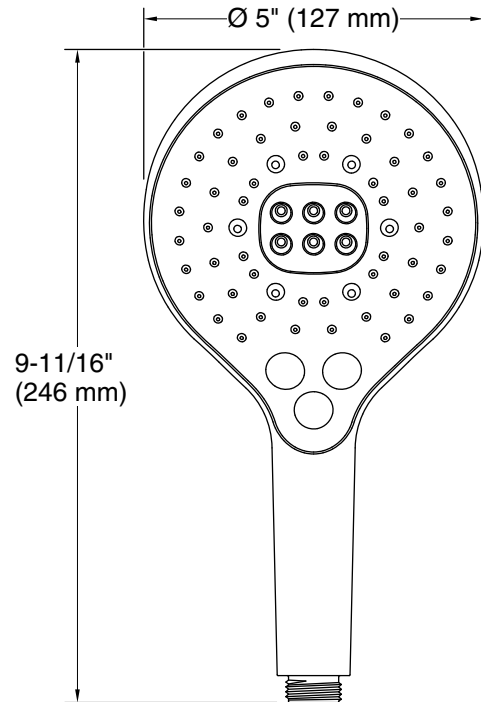

Technical Information

All product dimensions are nominal.

Notes

Install this product according to the installation instructions.