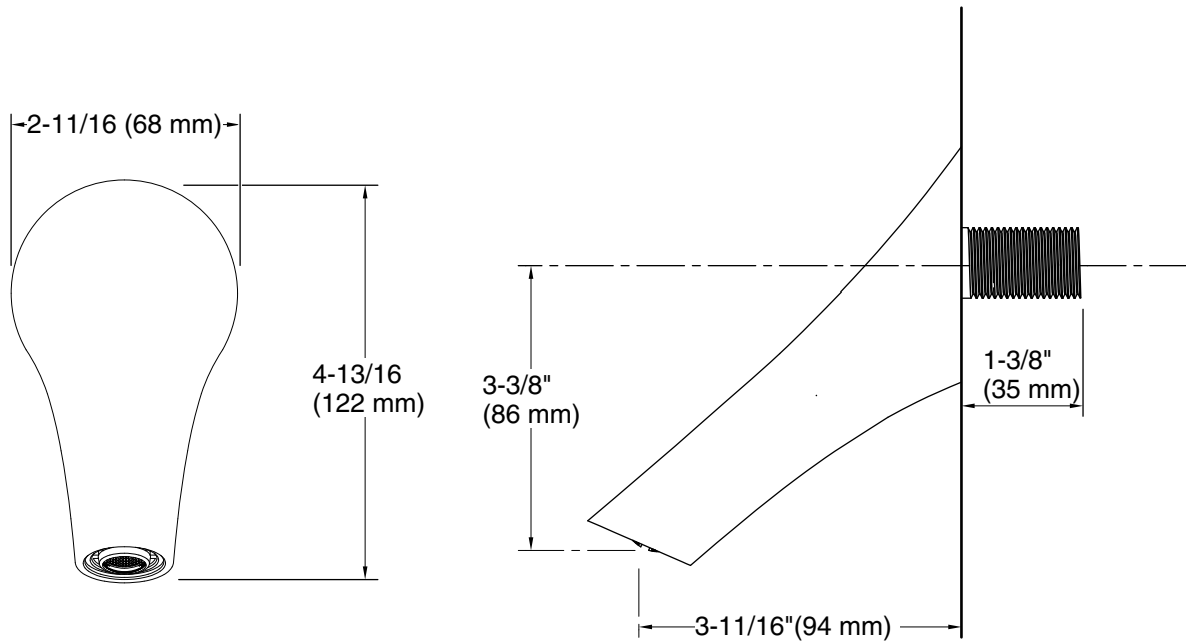

Features

- 3-11/16" (93 mm) nondiverter bath spout with G 1/2 connection
- Laminar flow
- 1-13/32" (36 mm) max hole diameter

Material

- Brass construction ensures durability and reliability
- KOHLER finishes resist corrosion and tarnishing

Color	Code	Description
	CP	Polished Chrome
	AF	Vibrant® French Gold
	BL	Matte Black
	RGD	Vibrant Rose Gold

Technical Information

All product dimensions are nominal.

Faucet flow rate: 4.35 gal/min (16.5 l/min)