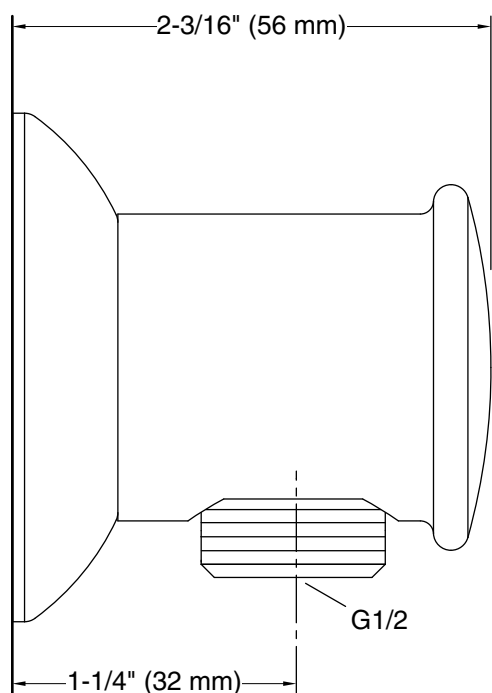

Technical Information

All product dimensions are nominal.

Notes

Install this product according to the installation instructions.